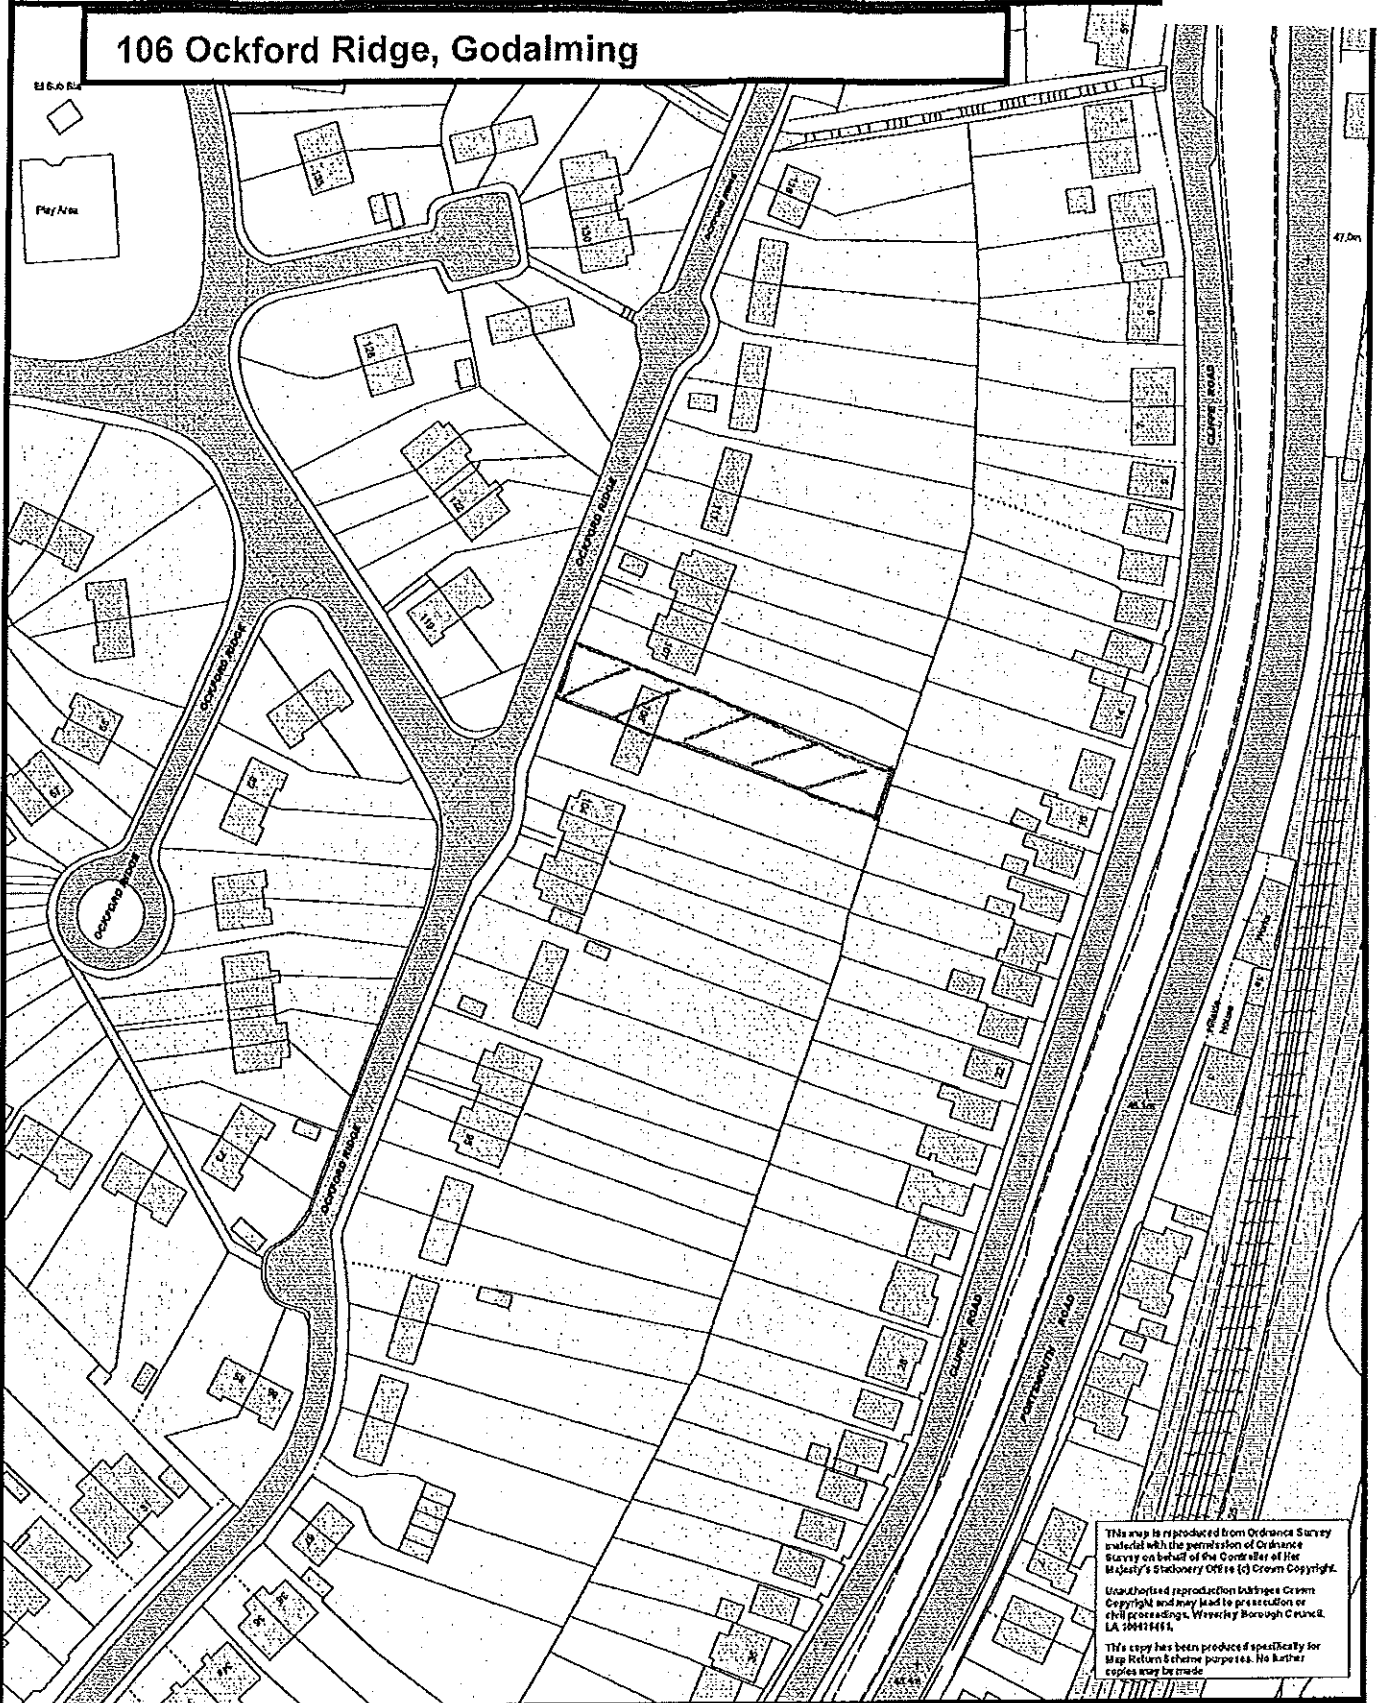

106 Ockford Ridge, Godalming

Waverley Housing Services
Waverley Borough Council
The Burs, Godalming, Surrey, GU7 1HR
Telephone: (01483) 623333
Fax No: (01483) 623060 DX No: 68303

John Swanton
Head of Housing

Annexe 1

NORTH
1:1250
20/03/2009
MAP SHEET: SU9542NE